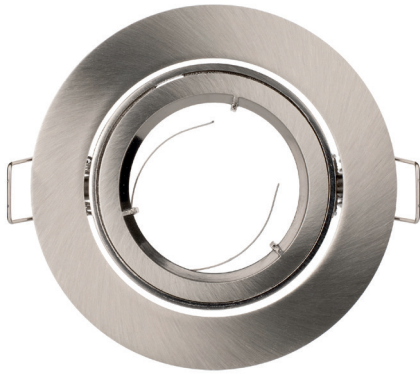

Spot GU10 Set Alu Brushed Adj.

Bailey nr.: 141969

BAI Spot Recessed Adjustable GU10 230V Brushed Alu Frame 93x100mm
Twist Lock CLII Downlight Set Built-in 80mm

Recessed spot with aluminum frame. Suitable for mains voltage GU10 / GZ10 halogen / LED lamps. Maximum 50W. Includes GU10 mounting kit (lamp holder, bracket and junction box). Can be swiveled up to 20°.

General properties	
EAN-code	8714681419694
Product series	Spot recessed
Product Type	GU10 Adjustable
Specifications	
Adjustability	Swivelling
With movement sensor	No
With light sensor	No
With light source	No
Lamp holder	GU10
Material housing	Aluminium
Surface protection	Other
Colour housing	Aluminium
Material cover	None
Nominal voltage (V)	220 240 V
Voltage type	AC
LED nominal current at constant current	
Dimmable	No
Light sharing	Symmetric
Beamangle	Extreme wide beam >80°
Rated life time L70/B10 at 25 °C	
Rated life time L70/B50 at 25 °C	
Rated life time L80/B10 at 25 °C	
Rated life time L80/B50 at 25 °C	
Rated life time L90/B10 at 25 °C	
Rated life time L90/B50 at 25 °C	
Degree of protection (IP)	IP20
Impact strength	IK00
Protection class	II
Rated ambient temperature	-45 50 °C
Max. system power (W)	60 W
Colour of light	Other
Colour temperature (K)	
Colour rendering index CRI	

Specifications	
Luminous flux (lm)	
Lamp efficacy (lm/w)	
Power factor	
Width	
Height/depth	100 mm
Length	
Outer diameter	93 mm
Built-in height/depth	100 mm
Built-in diameter	80 mm

Bailey 141969

This luminaire is compatible with bulbs of the energy classes: