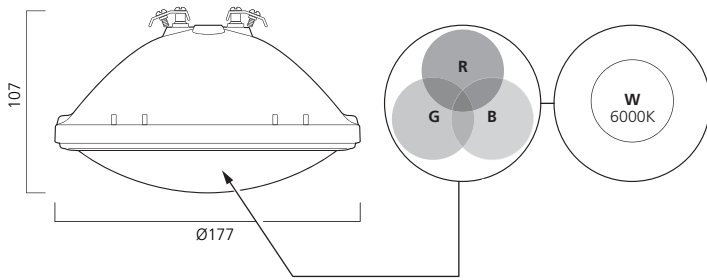

PAR56 LED Swimming Pool Lamps

IS2054B

2054872-2054877

0060540 - **RGB** (12V 50Hz)
 0060541 - **White 1000lm** (12V 50Hz/HF/DC)
 0060646 - **White 2000lm** (12V 50Hz/HF/DC)

1000 lm + RGB

2000 lm

RF Remote Control (optional)
 0060543
 Battery: CR2016

1 110-250V + []

2

3a

3b

4

5

6a

6b