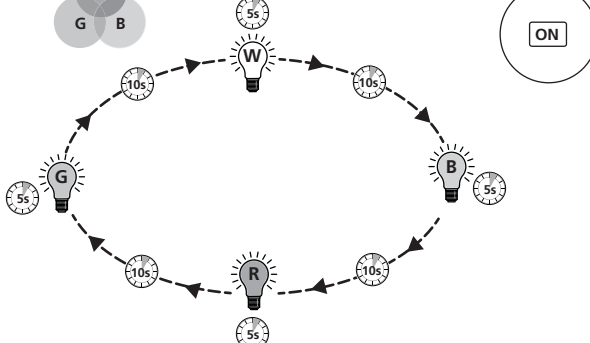

PAR56 LED Swimming Pool Lamps

IS2054B

2054872-2054877

0060540 - **RGB** (12V 50Hz)
0060541 - **White 1000lm** (12V 50Hz/HF/DC)
0060646 - **White 2000lm** (12V 50Hz/HF/DC)

1000 lm + RGB

2000 lm

RF Remote Control (optional)
0060543
Battery: CR2016

1 110-250V + [ ]

2

3a

3b

4

5

6a

6b

7

8