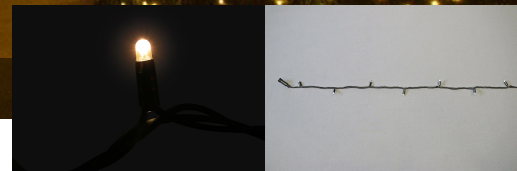

LED String Lite® 120 - 20m

Predecessor: 018-310
MKI019310

Description

Product description

The 230 V String Lite® is available in lengths of 12m and 20m. The light string features points of light fixed directly to the light cable. A string is generally made up of multiple segments. By means of the patented Quick-Fix® system, up to 10 light strings may be connected together without any problems. Each light string shines with 120 patented LED points of light. Each segment can be individually replaced.

Decoration solutions

Depending on the decoration object, String Lites® give an atmospheric and fun impression, at the same time. This light string can easily be wrapped around columns and is perfectly suited for the decoration of large areas, as hanging decoration, e.g. across corridors and halls, for the creation of motifs, and as outline decoration of areas. The LEDs, as well as the light cable, are available in various colors.

Dimensions

 LED warm white (120 LED)

 black

Length: 20.00 m
Number of segments: 2
Lamps per segment: 60
Length per segment: 10.00 m
Watt/segment: 3.5 W
Watt: 7 W, 7 VA
Max. Wattage: 70 W

Operating voltage: 220-240 V AC 50-60Hz
Operating mode: Power supply
Connectable: yes
Number of connectable: 10