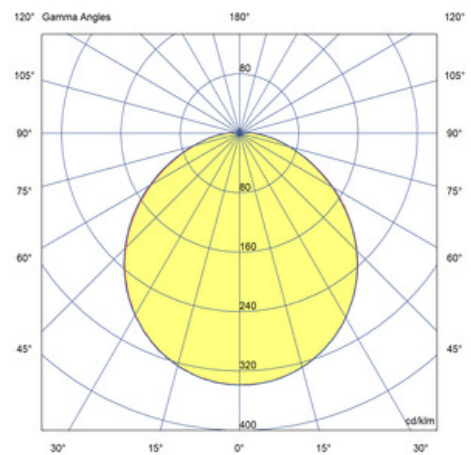

Electrical Data	
Microwave Sensor	No
Battery Type	-
Light Sensor	No
PIR Sensor	No
Input Current (mA)	100-100
No. Per B16 Breaker	32
No. Per C16 Breaker	42
Input (W)	20
Input (V)±10%	200-240
Voltage Type	AC
Power Factor	0.9
Energy Efficiency Class (EEC)	A++, A+, A (LED)
Electrical Class	II
Type of Wiring	Suitable for through wiring
Non-dimmable	Yes

Physical Data	
Degree of Protection (IP)	IP65
Housing Colour	White
Housing Material	Plastic
Height/Depth (mm)	90
Diameter (mm)	350
Suitable for surface mounting	Yes
Lamp Type	LED exchangeable
Cover Material	Plastic- opal
Impact Strength	IK06