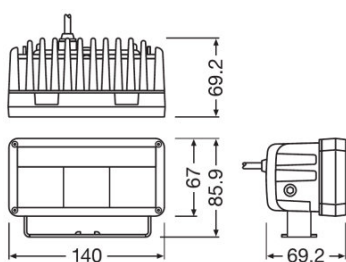

### Technical data

#### Dimensions & weight

Product weight	730.00 g
Length	140.0 mm
Width	73.0 mm
Height	86.0 mm