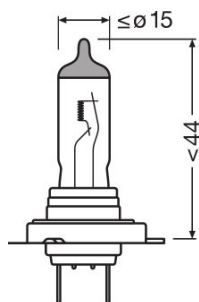

Product datasheet

Technical data

Product information

Order reference	64210NR1
Application (Category and Product specific)	Halogen headlight lamp

Electrical data

Power input	58 W ¹⁾
Nominal voltage	12.0 V
Nominal wattage	55.00 W
Test voltage	13.2 V

¹⁾ Maximum

Photometrical data

Luminous flux	1500 lm
Luminous flux tolerance	±10 %

Dimensions & weight

Length	59.0 mm
Diameter	12.0 mm
Product weight	12.50 g

Lifespan

Lifespan B3	150 h
Lifespan Tc	250 h

Additional product data