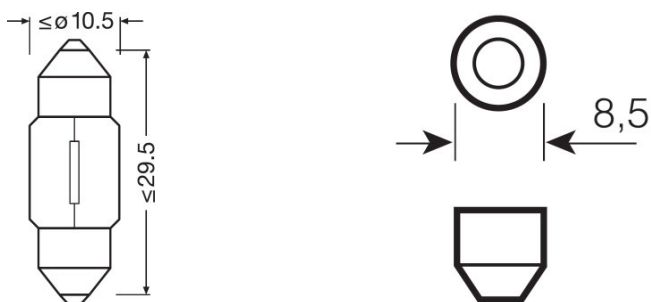

Product datasheet

Technical data

Product information

Order reference	6438
Application (Category and Product specific)	Auxiliary lamp

Electrical data

Power input	10 W
Nominal voltage	12.0 V
Nominal wattage	10.00 W
Test voltage	13.5 V
Power input tolerance	±10 %

Photometrical data

Luminous flux	120 lm
Luminous flux tolerance	±25 %

Dimensions & weight

Diameter	10.0 mm
Product weight	2.60 g
Length	31.0 mm

Lifespan

Lifespan B3	500 h
Lifespan Tc	1000 h

Additional product data

Country specific information

Product code	METEL code	SEG-No.	STK-Number	UK Org
4008321094353	OSRA6438	-	-	-
4008321094360	OSRA6438	-	-	-
4008321094353	OSRA6438	-	-	-

Logistical Data

Product code	Product description	Packaging unit (Pieces/Unit)	Dimensions (length x width x height)	Volume	Gross weight
4008321094353	ORIGINAL FESTOON 6438	Unpacked 1	30 mm x 10 mm x 10 mm	0.00 dm ³	3.00 g
4008321094360	ORIGINAL FESTOON 6438	Folding carton box 10	54 mm x 40 mm x 138 mm	0.30 dm ³	40.00 g
4008321094377	ORIGINAL FESTOON 6438	Shipping carton box 50	205 mm x 144 mm x 64 mm	1.89 dm ³	250.00 g
4008321185389	ORIGINAL FESTOON 6438	Blister 2	95 mm x 70 mm x 18 mm	0.12 dm ³	10.19 g
4008321185396	ORIGINAL FESTOON 6438	Shipping carton box 20	137 mm x 80 mm x 103 mm	1.13 dm ³	141.00 g